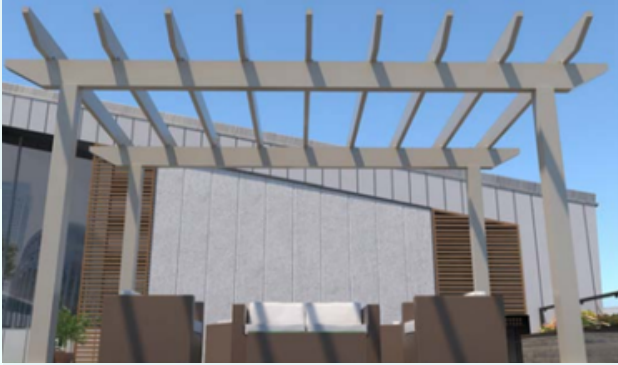

PERGOLA

Traditional pergola feel, modern pergola materials. Retreat features a clean design that feels like a traditional pergola while delivering all the benefits of a modern structure. This all aluminum structure fits commercial and multi-family applications creating an outdoor space that stands up to any environment.