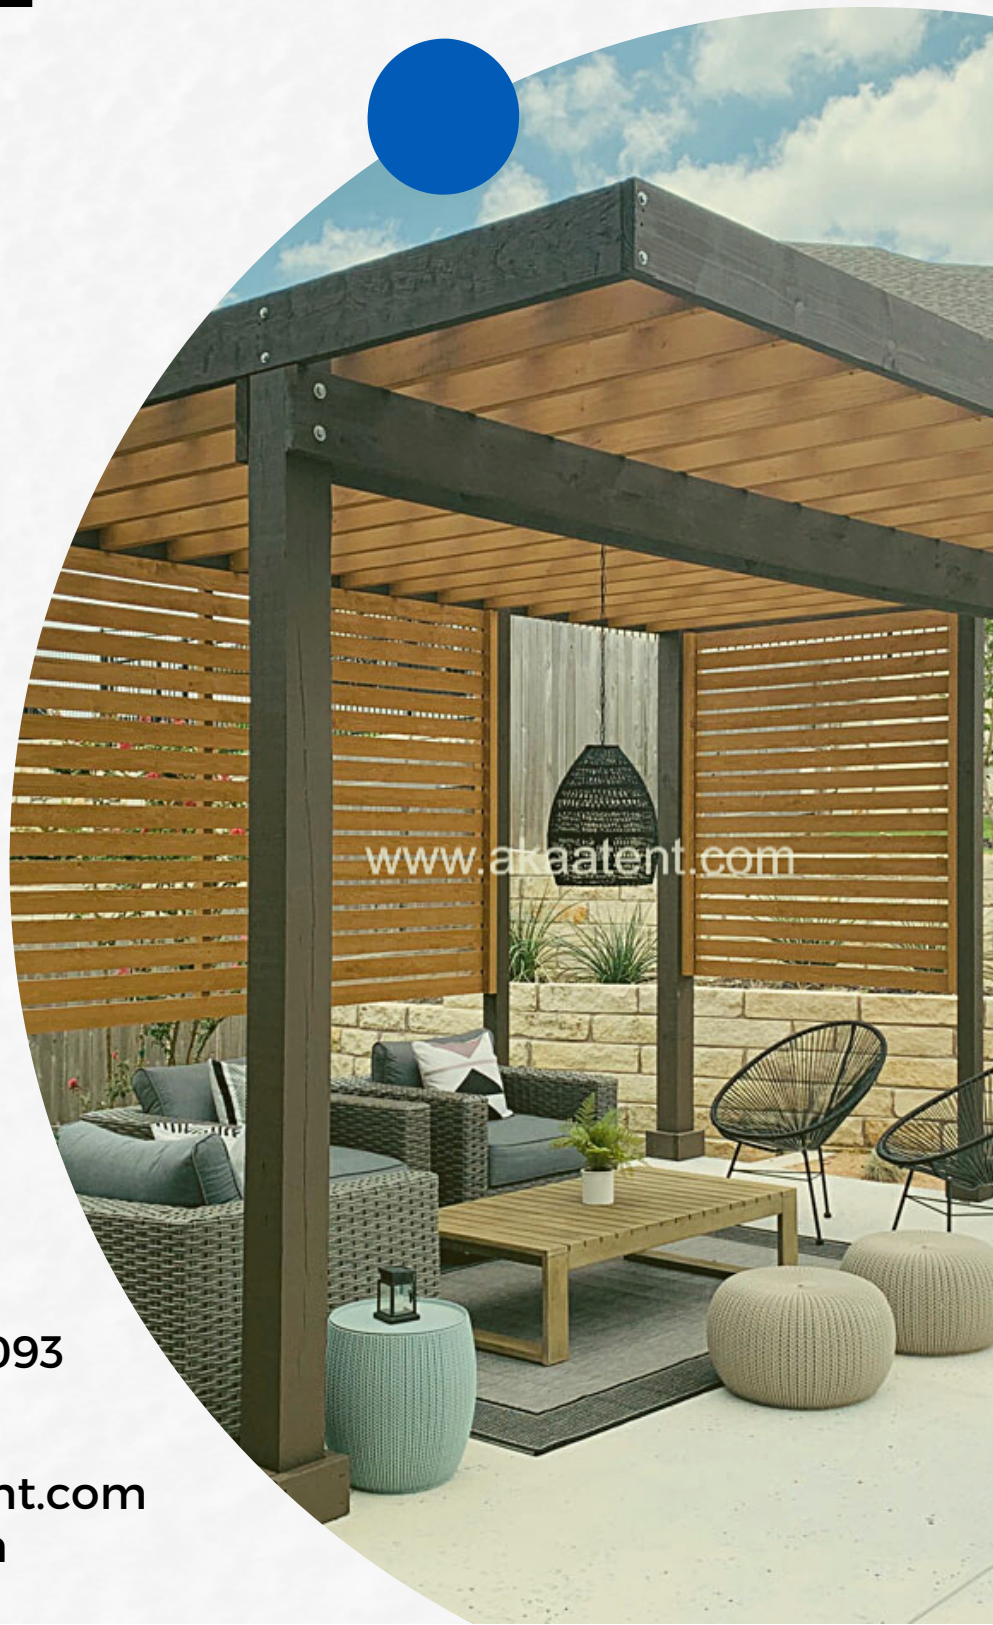

AKAA PERGOLA

**AL KHAYAM AL
ARABIAH TENTS
& SHEDS**

CONTACT US

Office +971 506975093

+971 6 5540401

Email: info@akaatent.com
www.akaatent.com