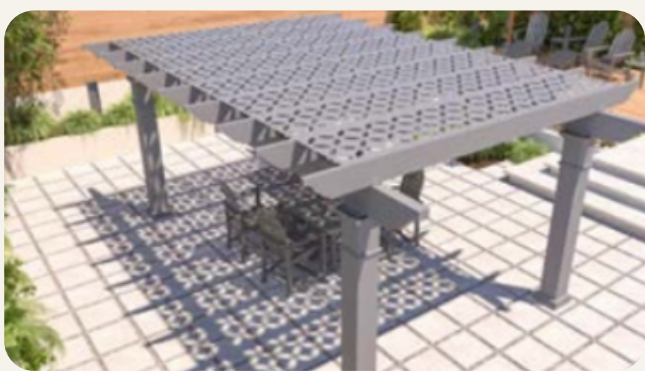

SHADE

Conveniently cool and visually stunning shade panels add a new dimension to almost any outdoor structure.