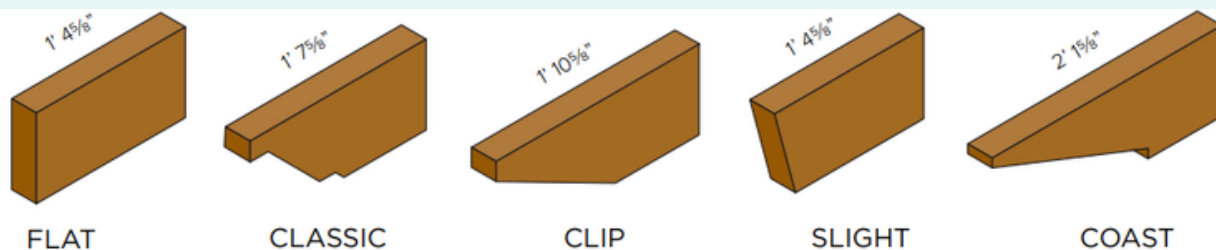

PERGOLA

This Pergola provides the perfect framework for your outdoor retreat. Select an open structure, frames, stainless steel cables, tensioned canopy or retractable canopy to complete your unique vision. With different infills, decorative end designs and a palette of ColorLast™ finishes to choose from, you can create a one-of-a-kind low-maintenance shade structure, making your space the most lived-in room outside of your house.

DECORATIVE END OPTIONS

From classic to modern, choose an end style to compliment the look and feel of your outdoor room. Each decorative end style is hand finished to exacting tolerances.