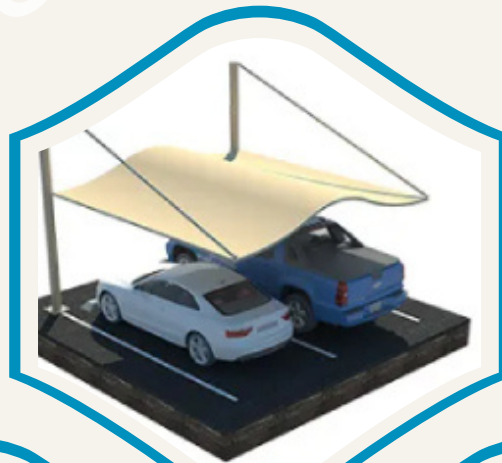

AL Khayam Al Arabiah
Tents & Sheds L.L.C

OUR PARKING SHADES PRODUCT

- ☒ Cantilever Parking Shade
- ☒ K-Span Parking Shade
- ☒ Arch Parking Shade
- ☒ Cone Parking Shade
- ☒ Wave Parking Shade
- ☒ Umbrella Parking Shade
- ☒ Sail Parking Shade
- ☒ Bottom Support Parking Shade
- ☒ Pyramid Parking Shade
- ☒ Islamic Arch Parking Shade