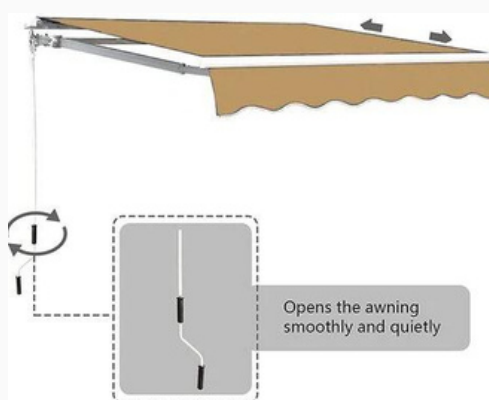

# Awning with Manual Crank Handle

Dimensions: This 300x200 cm patio retractable sun shade is ideal for shading windows and balcony doors, making your house look elegant Material: The retractable awning is made of high-quality polyester and PU coating fabric, which is water-resistant, anti-ultraviolet, resistant to sun fading the rust-resistant metal frame is sturdy for long term use.