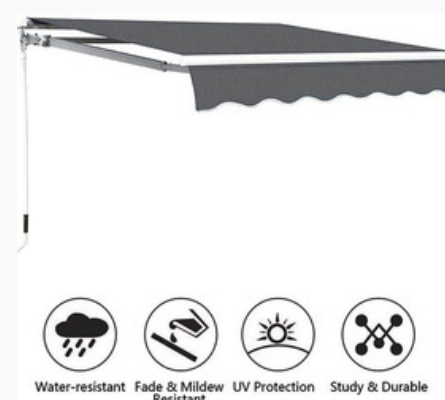

Dimensions: This 300x200 cm patio retractable sun shade is ideal for shading windows and balcony doors, making your house look elegant Material: The retractable awning is made of high-quality polyester and PU coating fabric, which is water-resistant, anti-ultraviolet, resistant to sun fading the rust-resistant metal frame is sturdy for long term use.