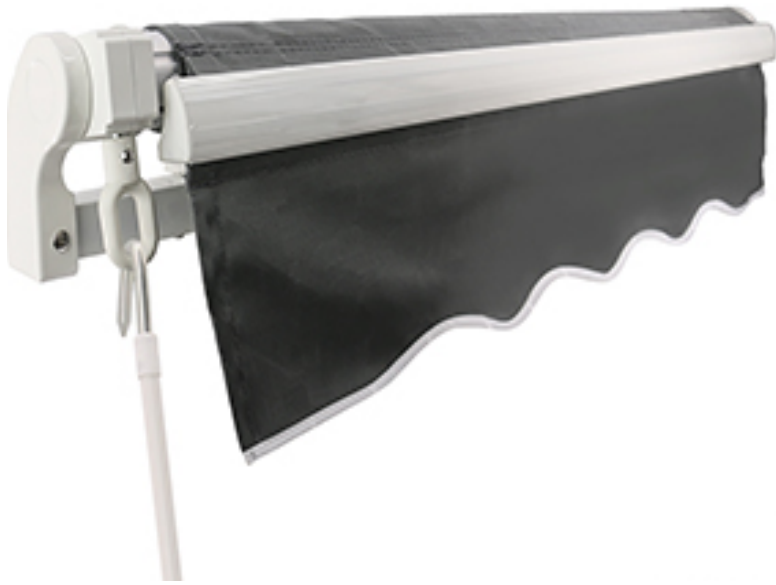

Product Details

Retractable with steel crank handle