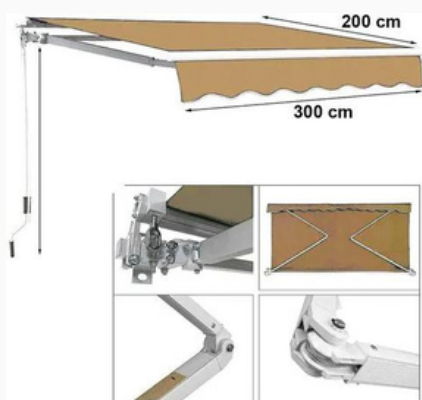

# Awning with Manual Crank Handle

Dimensions: This 300x200 cm patio retractable sun shade is ideal for shading windows and balcony doors, making your house look elegant Material: The retractable awning is made of high-quality polyester and PU coating fabric, which is water-resistant, anti-ultraviolet, resistant to sun fading the rust-resistant metal frame is sturdy for long term use.