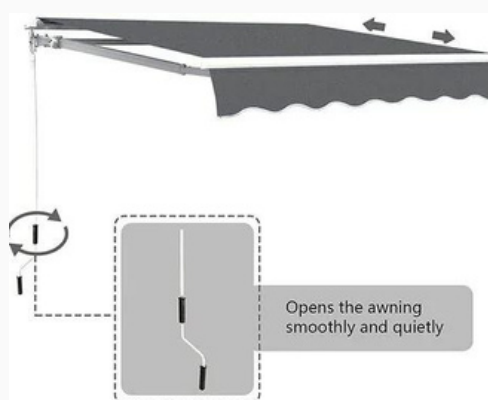

## ADJUSTABLE PROTECTION

Features a long 59" hand crank

# Awning with Manual Crank Handle

Dimensions: This 300x200 cm patio retractable sun shade is ideal for shading windows and balcony doors, making your house look elegant Material: The retractable awning is made of high-quality polyester and PU coating fabric, which is water-resistant, anti-ultraviolet, resistant to sun fading the rust-resistant metal frame is sturdy for long term use.