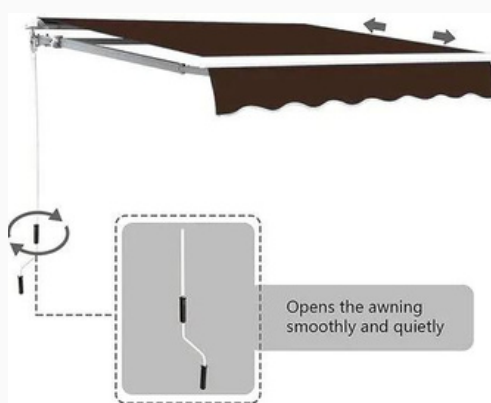

# Awning with Manual Crank Handle

Dimensions: This 300x200 cm patio retractable sun shade is ideal for shading windows and balcony doors, making your house look elegant Material: The retractable awning is made of high-quality polyester and PU coating fabric, which is water-resistant, anti-ultraviolet, resistant to sun fading the rust-resistant metal frame is sturdy for long term use.