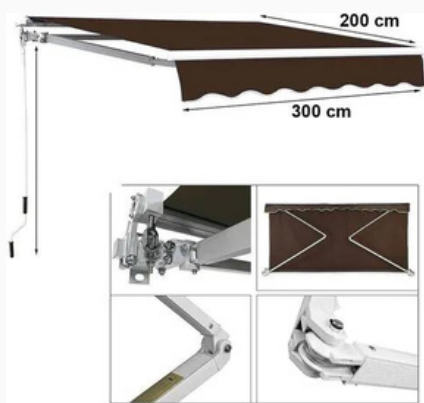

# Awning with Manual Crank Handle

Dimensions: This 300x200 cm patio retractable sun shade is ideal for shading windows and balcony doors, making your house look elegant Material: The retractable awning is made of high-quality polyester and PU coating fabric, which is water-resistant, anti-ultraviolet, resistant to sun fading the rust-resistant metal frame is sturdy for long term use.