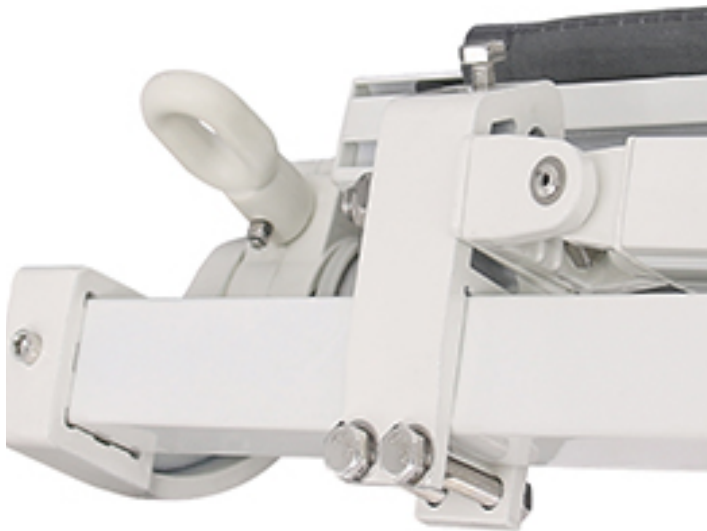

Strong and long-lasting awning