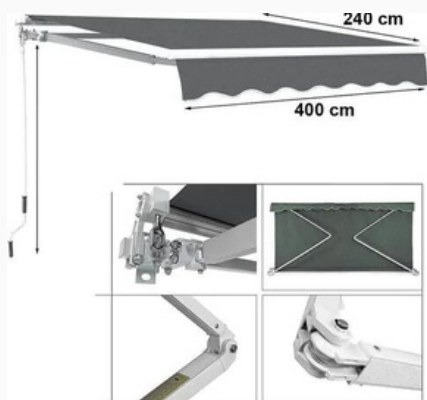

## ADJUSTABLE PROTECTION

Features a long 59" hand crank

# Awning with Manual Crank Handle

Dimensions: This 300x200 cm patio retractable sun shade is ideal for shading windows and balcony doors, making your house look elegant Material: The retractable awning is made of high-quality polyester and PU coating fabric, which is water-resistant, anti-ultraviolet, resistant to sun fading the rust-resistant metal frame is sturdy for long term use.