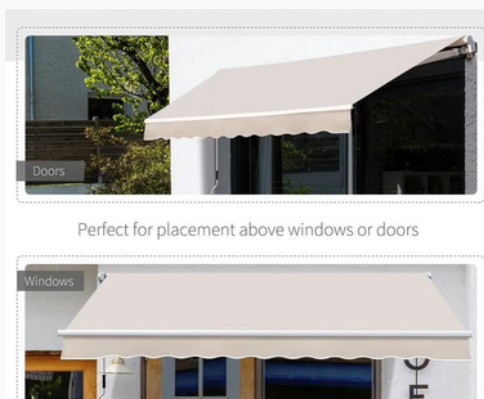

PRODUCT DETAILS