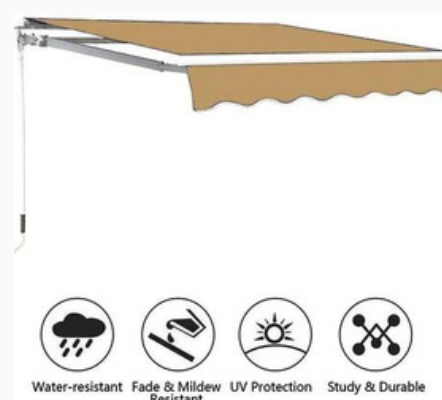

# Awning with Manual Crank Handle

Dimensions: This 300x200 cm patio retractable sun shade is ideal for shading windows and balcony doors, making your house look elegant Material: The retractable awning is made of high-quality polyester and PU coating fabric, which is water-resistant, anti-ultraviolet, resistant to sun fading the rust-resistant metal frame is sturdy for long term use.